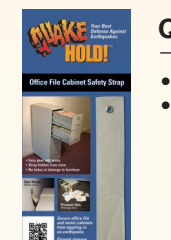

QuakeHOLD! Office File Cabinet Strap

- Ideal for workplaces
- Heavy-duty nylon strap secures one standard four drawer vertical file cabinet

Item# 4740 $9.99